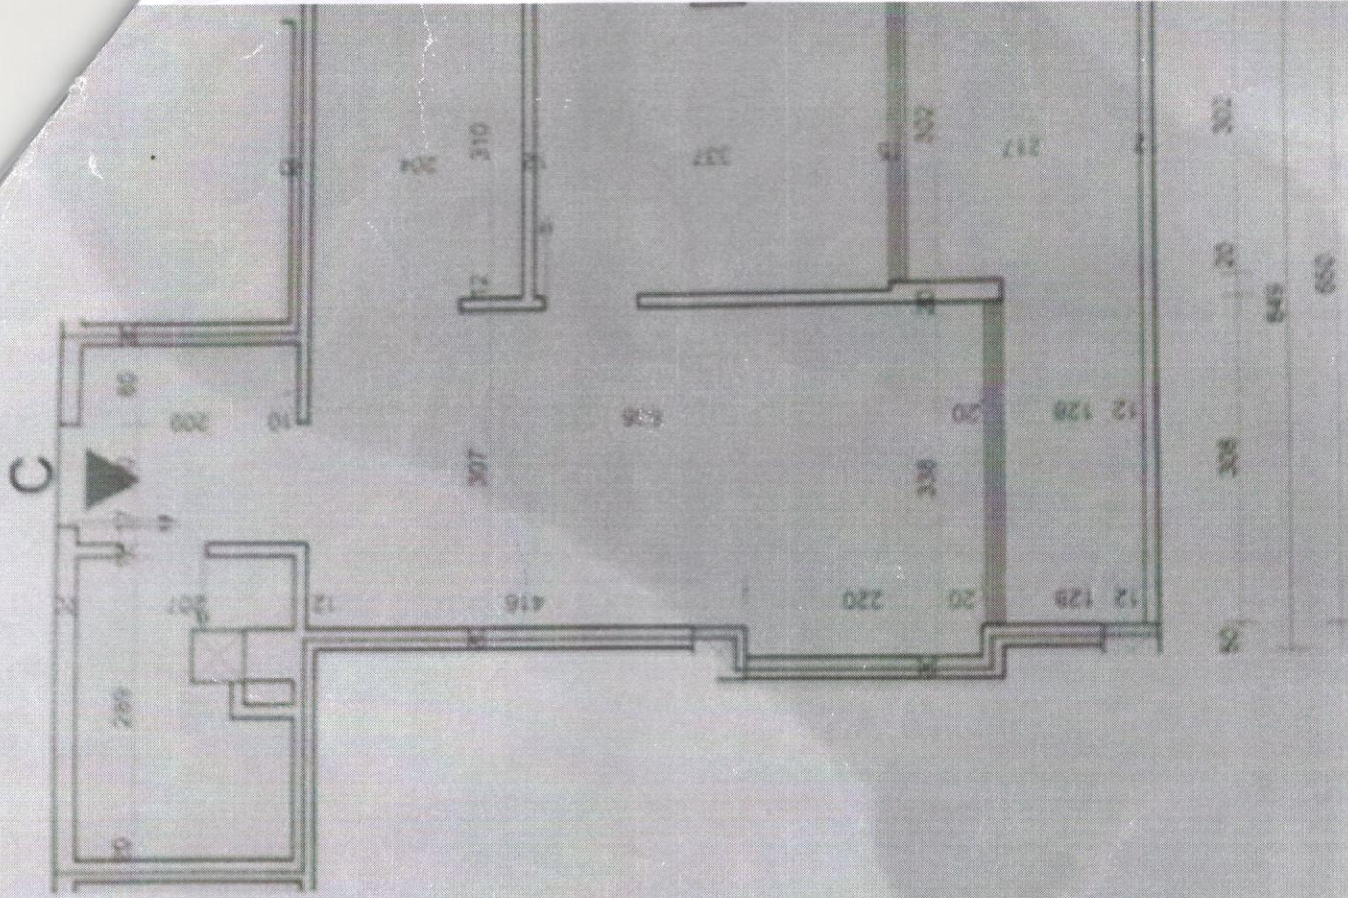

Apartamenti C-1/2/3/4/5 (1+1)

Sip. Banim	53.26 m ²
Sip. Ballkone	12.10 m ²
Sip. Te perbashketa	10.07 m ²
Sip. Totale	75.43 m ²

[Handwritten signature]