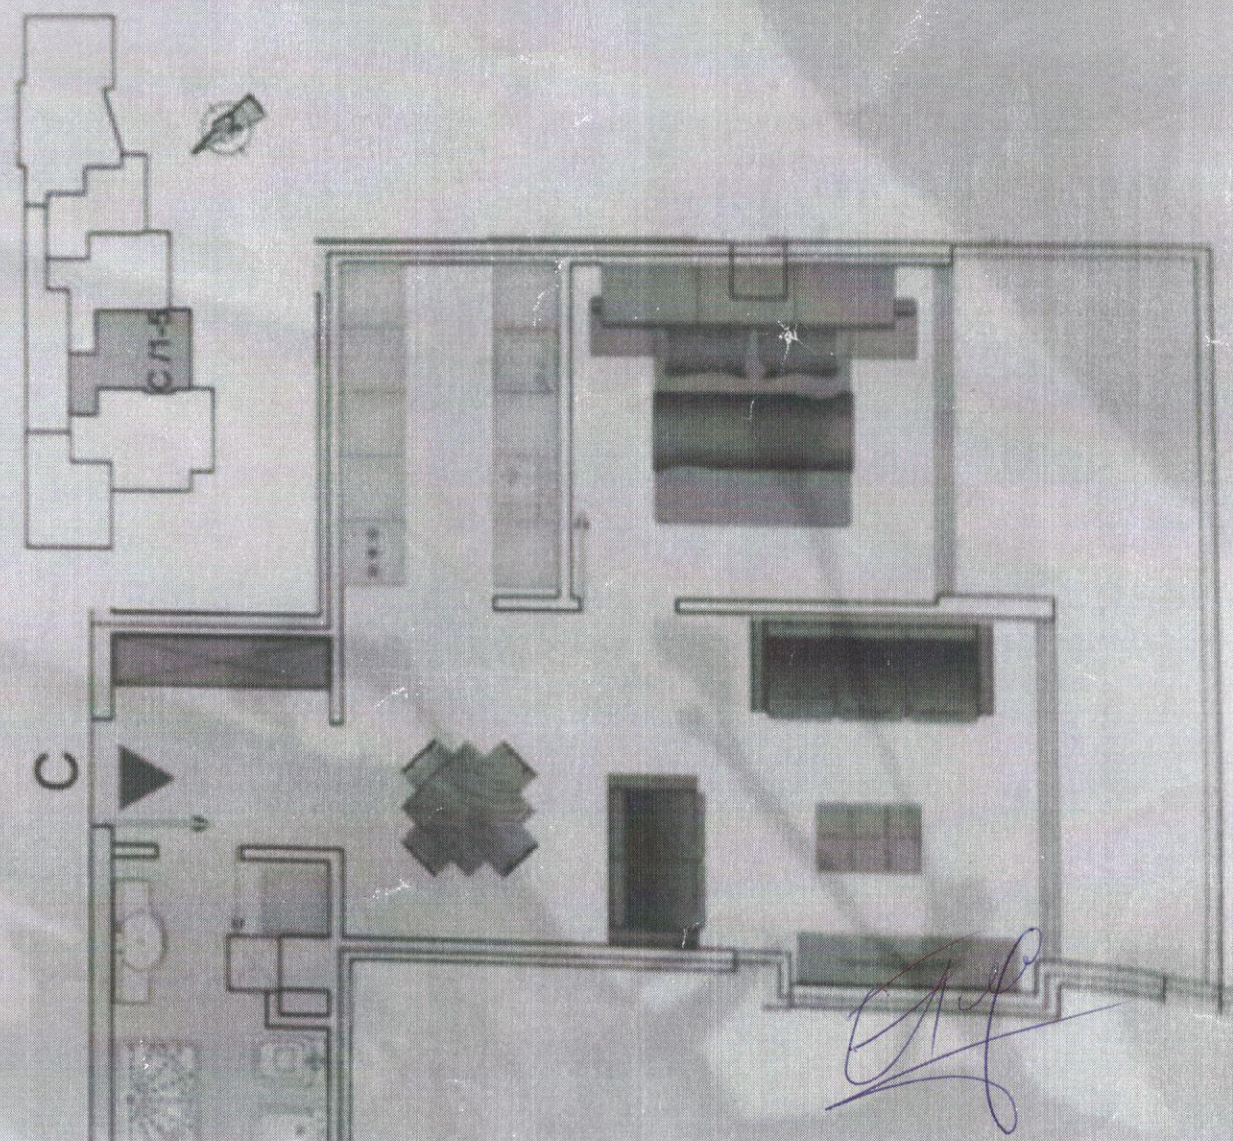

Apartamenti C-1/2/3/4/5 (1+1)

Sip. Banim	53.26 m ²
Sip. Ballkone	12.10 m ²
Sip. Te perbashketa	10.07 m ²
Sip. Totale	75.43 m ²

[Handwritten signature]